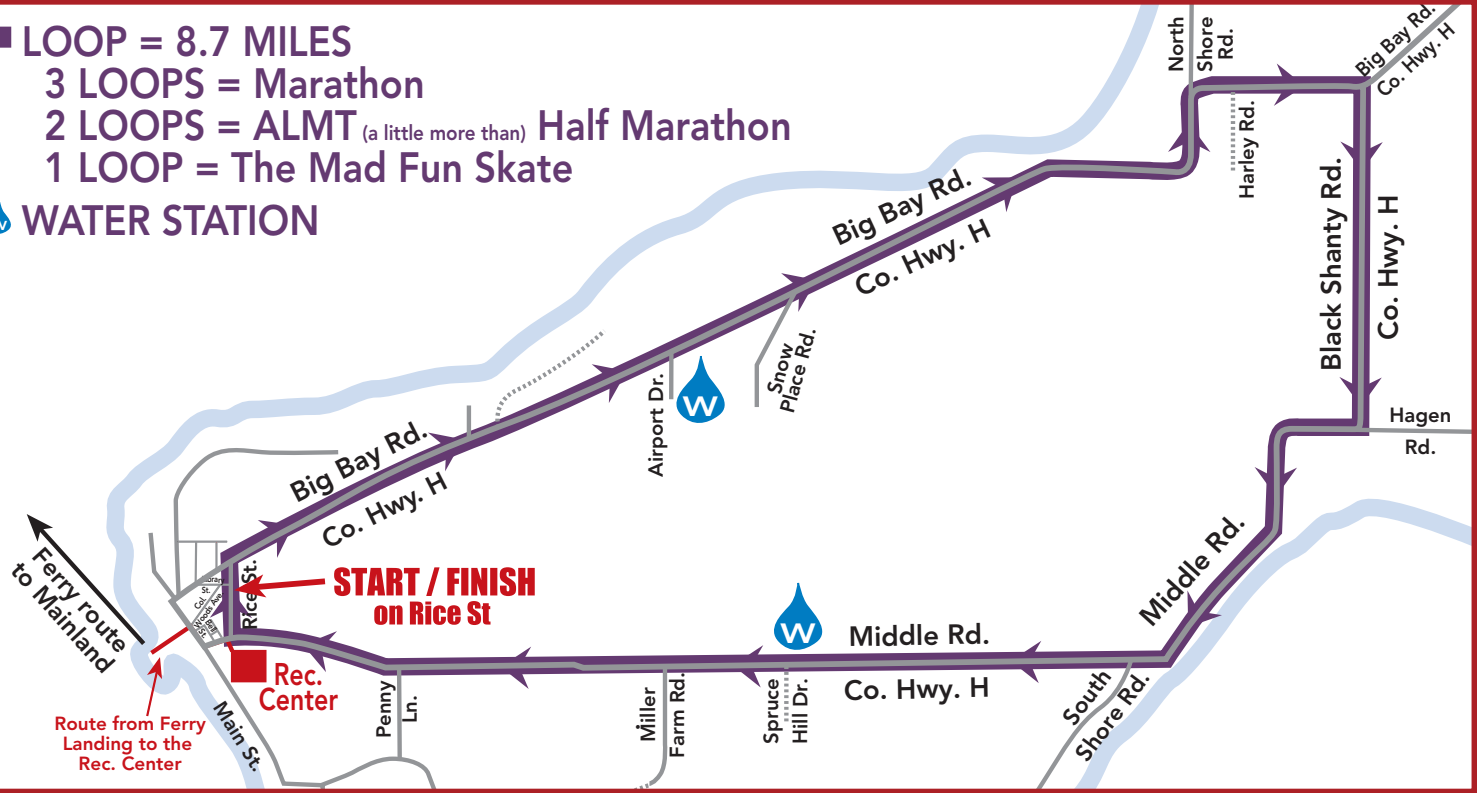

MADLINE ISLAND

WISCONSIN

N

- LOOP = 8.7 MILES
- 3 LOOPS = Marathon
- 2 LOOPS = ALMT (a little more than) Half Marathon
- 1 LOOP = The Mad Fun Skate

 WATER STATION

W

E

S